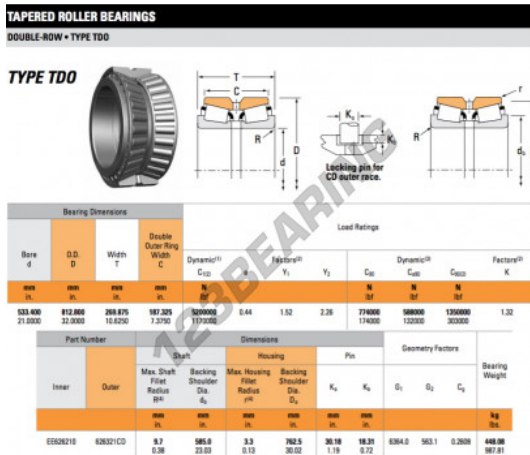

Tapered roller bearing EE626210-626321CD-TIMKEN - EE626210-626321CD-TIMKEN

<https://www.123bearing.co.uk/bearing-housing/roller-bearing/tapered/ee626210-626321cd-timken>

PRODUCT FEATURES

Brand	TIMKEN
N° Ean13	3663952366586
Inside diameter	533.4 mm
Outside diameter	812.8 mm
Thickness	269.875 mm
Packaging	1