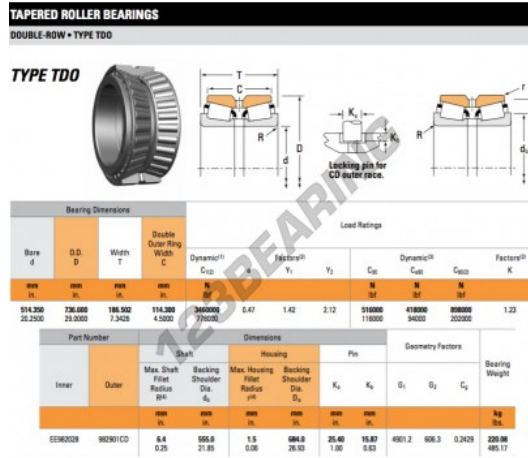

Tapered roller bearing EE982028-982901CD-TIMKEN - EE982028-982901CD-TIMKEN

<https://www.123bearing.co.uk/bearing-housing/roller-bearing/tapered/ee982028-982901cd-timken>

PRODUCT FEATURES

Brand	TIMKEN
N° Ean13	3663952366548
Inside diameter	514.35 mm
Inside diameter	20 1/4" inch
Outside diameter	736.6 mm
Outside diameter	29" inch
Thickness	186.502 mm
Thickness	7.343" inch
Packaging	1