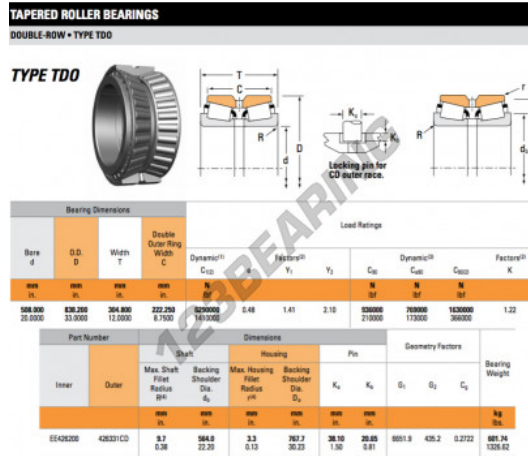

Tapered roller bearing EE426200-426331CD-TIMKEN - EE426200-426331CD-TIMKEN

<https://www.123bearing.co.uk/bearing-housing/roller-bearing/tapered/ee426200-426331cd-timken>

PRODUCT FEATURES

Brand	TIMKEN
N° Ean13	3663952366531
Inside diameter	508 mm
Outside diameter	838.2 mm
Thickness	304.8 mm
Packaging	1