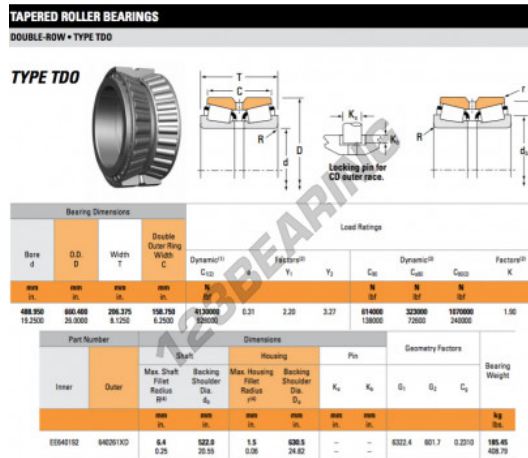

# Tapered roller bearing EE640192-640261XD-TIMKEN - EE640192-640261XD-TIMKEN

<https://www.123bearing.co.uk/bearing-housing/roller-bearing/tapered/ee640192-640261xd-timken>

## PRODUCT FEATURES

Brand	TIMKEN
N° Ean13	3663952366456
Inside diameter	488.95 mm
Inside diameter	19 1/4" inch
Outside diameter	660.4 mm
Outside diameter	26" inch
Thickness	206.375 mm
Thickness	8 1/8" inch
Packaging	1