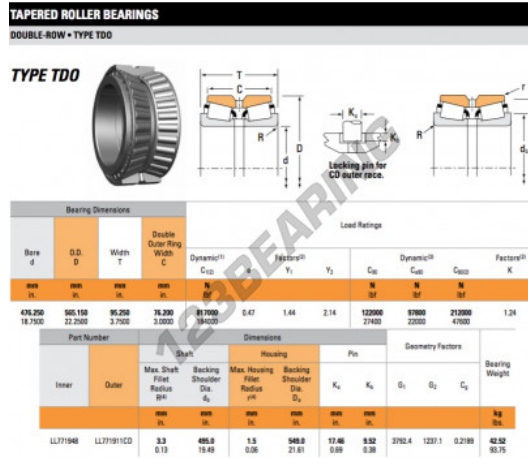

# Tapered roller bearing LL771948-LL771911CD-TIMKEN - LL771948-LL771911CD-TIMKEN

<https://www.123bearing.co.uk/bearing-housing/roller-bearing/tapered/ll771948-ll771911cd-timken>

## PRODUCT FEATURES

Brand	TIMKEN
N° Ean13	3663952366340
Inside diameter	476.25 mm
Inside diameter	18 3/4" inch
Outside diameter	565.15 mm
Outside diameter	22 1/4" inch
Thickness	95.25 mm
Thickness	3 3/4" inch
Packaging	1