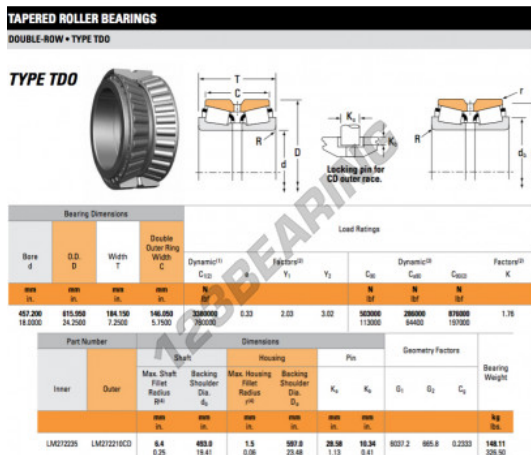

# Tapered roller bearing LM272235-LM272210CD-TIMKEN - LM272235-LM272210CD-TIMKEN

<https://www.123bearing.co.uk/bearing-housing/roller-bearing/tapered/lm272235-lm272210cd-timken>

## PRODUCT FEATURES

Brand	TIMKEN
N° Ean13	3663952366296
Inside diameter	457.2 mm
Outside diameter	615.95 mm
Thickness	184.15 mm
Packaging	1

[contact@123bearing.co.uk](mailto:contact@123bearing.co.uk)

02038 087 274