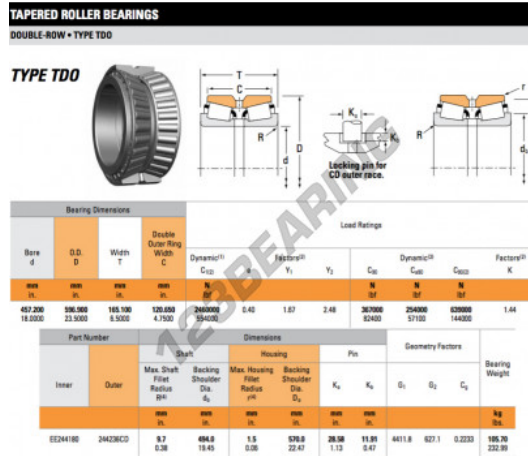

Tapered roller bearing EE244180-244236CD-TIMKEN - EE244180-244236CD-TIMKEN

<https://www.123bearing.co.uk/bearing-housing/roller-bearing/tapered/ee244180-244236cd-timken>

PRODUCT FEATURES

Brand	TIMKEN
N° Ean13	3663952366289
Inside diameter	457.2 mm
Outside diameter	596.9 mm
Thickness	165.1 mm
Packaging	1