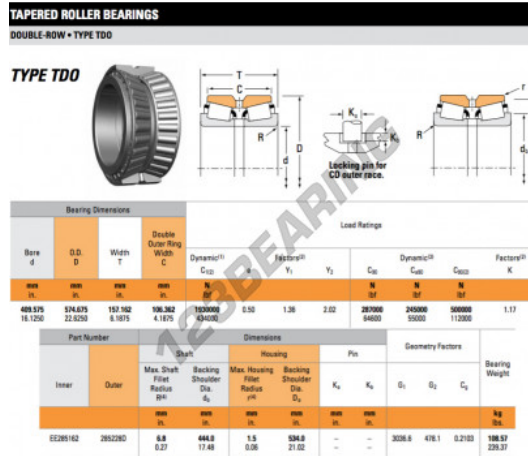

Tapered roller bearing EE285162-285228D-TIMKEN - EE285162-285228D-TIMKEN

<https://www.123bearing.co.uk/bearing-housing/roller-bearing/tapered/ee285162-285228d-timken>

PRODUCT FEATURES

Brand	TIMKEN
N° Ean13	3663952364223
Inside diameter	409.575 mm
Outside diameter	574.675 mm
Thickness	157.162 mm
Packaging	1