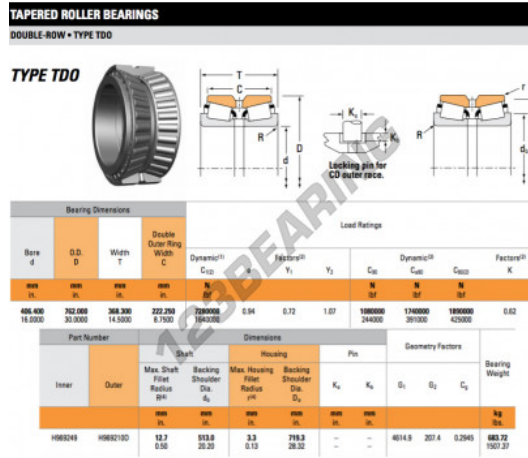

# Tapered roller bearing H969249-H969210D-TIMKEN - H969249-H969210D-TIMKEN

<https://www.123bearing.co.uk/bearing-housing/roller-bearing/tapered/h969249-h969210d-timken>

## PRODUCT FEATURES

Brand	TIMKEN
N° Ean13	3663952364216
Inside diameter	406.4 mm
Outside diameter	762 mm
Thickness	368.3 mm
Packaging	1

[contact@123bearing.co.uk](mailto:contact@123bearing.co.uk)

02038 087 274