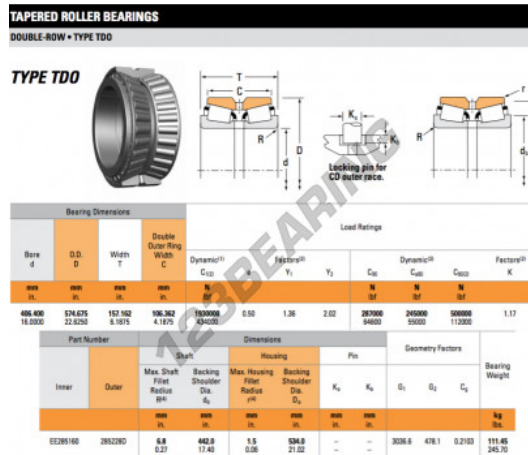

# Tapered roller bearing EE285160-285228D-TIMKEN - EE285160-285228D-TIMKEN

<https://www.123bearing.co.uk/bearing-housing/roller-bearing/tapered/ee285160-285228d-timken>

## PRODUCT FEATURES

Brand	TIMKEN
N° Ean13	3663952364179
Inside diameter	406.4 mm
Outside diameter	574.675 mm
Thickness	157.162 mm
Packaging	1

[contact@123bearing.co.uk](mailto:contact@123bearing.co.uk)

02038 087 274