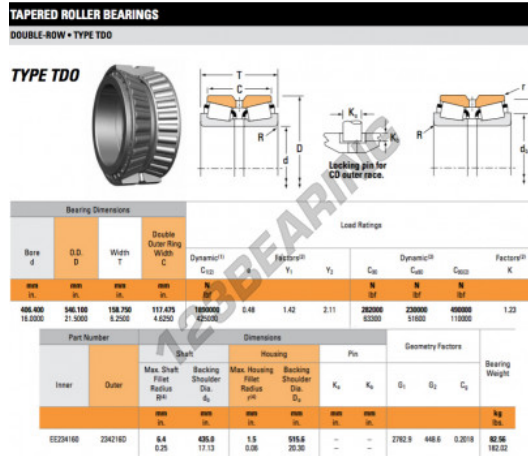

# Tapered roller bearing EE234160-234216D-TIMKEN - EE234160-234216D-TIMKEN

<https://www.123bearing.co.uk/bearing-housing/roller-bearing/tapered/ee234160-234216d-timken>

## PRODUCT FEATURES

|                  |               |
|------------------|---------------|
| Brand            | TIMKEN        |
| N° Ean13         | 3663952364148 |
| Inside diameter  | 406.4 mm      |
| Outside diameter | 546.1 mm      |
| Thickness        | 158.75 mm     |
| Packaging        | 1             |