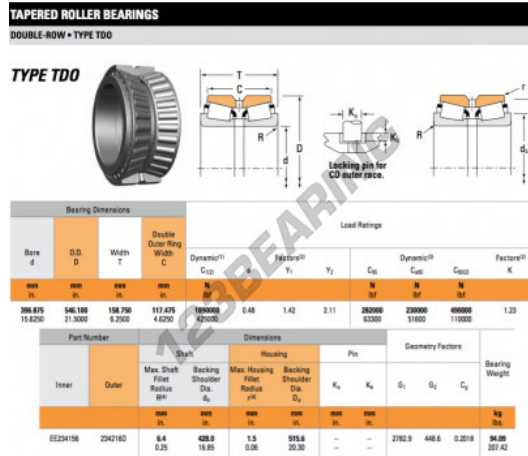

Tapered roller bearing EE234156-234216D-TIMKEN - EE234156-234216D-TIMKEN

<https://www.123bearing.co.uk/bearing-housing/roller-bearing/tapered/ee234156-234216d-timken>

PRODUCT FEATURES

Brand	TIMKEN
N° Ean13	3663952364117
Inside diameter	396.875 mm
Outside diameter	546.1 mm
Thickness	158.75 mm
Packaging	1