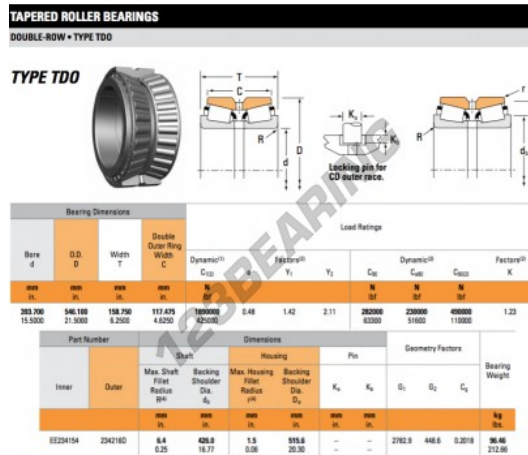

Tapered roller bearing EE234154-234216D-TIMKEN - EE234154-234216D-TIMKEN

<https://www.123bearing.co.uk/bearing-housing/roller-bearing/tapered/ee234154-234216d-timken>

PRODUCT FEATURES

Brand	TIMKEN
N° Ean13	3663952364087
Inside diameter	393.7 mm
Outside diameter	546.1 mm
Thickness	158.75 mm
Packaging	1