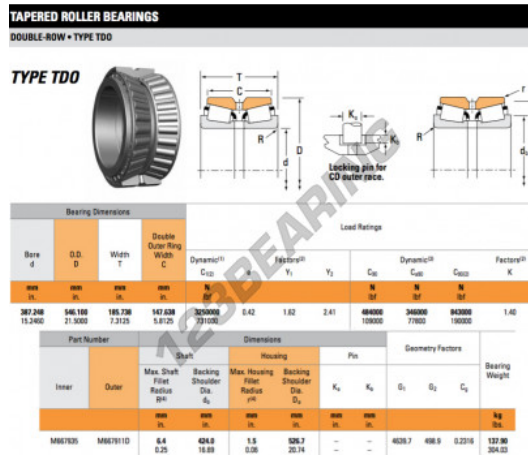

Tapered roller bearing M667935-M667911D-TIMKEN - M667935-M667911D-TIMKEN

<https://www.123bearing.co.uk/bearing-housing/roller-bearing/tapered/m667935-m667911d-timken>

PRODUCT FEATURES

Brand	TIMKEN
N° Ean13	3663952364063
Inside diameter	387.248 mm
Outside diameter	546.1 mm
Thickness	185.738 mm
Packaging	1