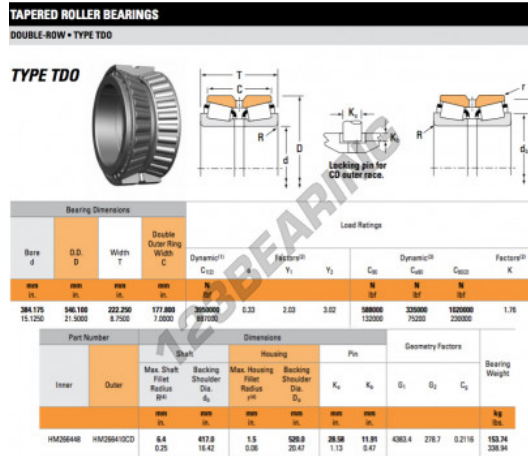

# Tapered roller bearing HM266448-HM266410CD-TIMKEN - HM266448-HM266410CD-TIMKEN

<https://www.123bearing.co.uk/bearing-housing/roller-bearing/tapered/hm266448-hm266410cd-timken>

## PRODUCT FEATURES

Brand	TIMKEN
N° Ean13	3663952364025
Inside diameter	384.175 mm
Outside diameter	546.1 mm
Thickness	222.25 mm
Packaging	1

[contact@123bearing.co.uk](mailto:contact@123bearing.co.uk)

02038 087 274