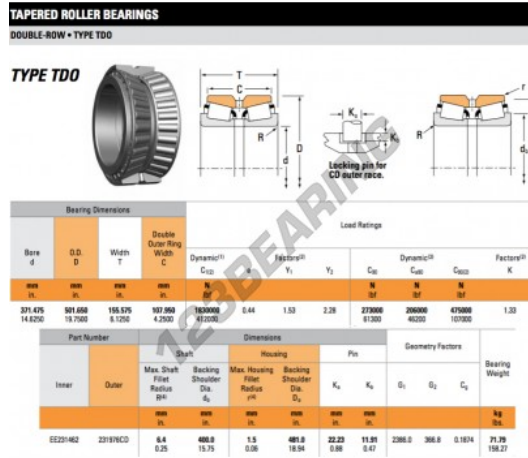

# Tapered roller bearing EE231462-231976CD-TIMKEN - EE231462-231976CD-TIMKEN

<https://www.123bearing.co.uk/bearing-housing/roller-bearing/tapered/ee231462-231976cd-timken>

## PRODUCT FEATURES

Brand	TIMKEN
N° Ean13	3663952363912
Inside diameter	371.475 mm
Outside diameter	501.65 mm
Thickness	155.575 mm
Packaging	1

[contact@123bearing.co.uk](mailto:contact@123bearing.co.uk)