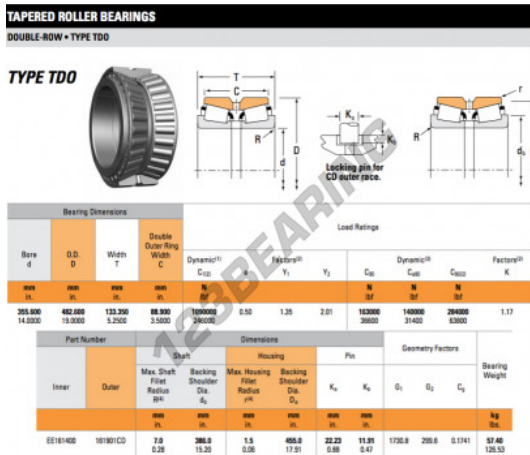

# Tapered roller bearing EE161400-161901CD-TIMKEN - EE161400-161901CD-TIMKEN

<https://www.123bearing.co.uk/bearing-housing/roller-bearing/tapered/ee161400-161901cd-timken>

## PRODUCT FEATURES

Brand	TIMKEN
N° Ean13	3663952363844
Inside diameter	355.6 mm
Outside diameter	482.6 mm
Thickness	133.35 mm
Packaging	1

[contact@123bearing.co.uk](mailto:contact@123bearing.co.uk)

02038 087 274