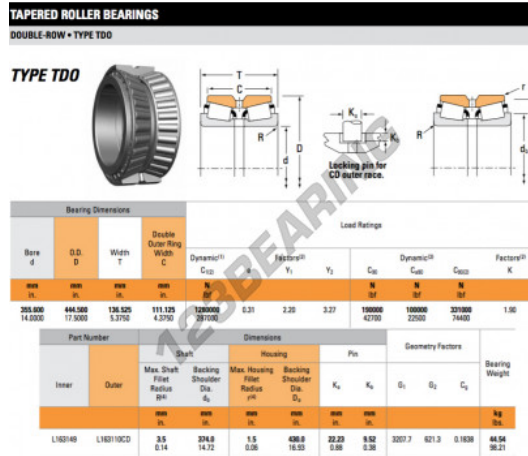

# Tapered roller bearing L163149-L163110CD-TIMKEN - L163149-L163110CD-TIMKEN

<https://www.123bearing.co.uk/bearing-housing/roller-bearing/tapered/l163149-l163110cd-timken>

## PRODUCT FEATURES

Brand	TIMKEN
N° Ean13	3663952363837
Inside diameter	355.6 mm
Outside diameter	444.5 mm
Thickness	136.525 mm
Packaging	1

[contact@123bearing.co.uk](mailto:contact@123bearing.co.uk)

02038 087 274