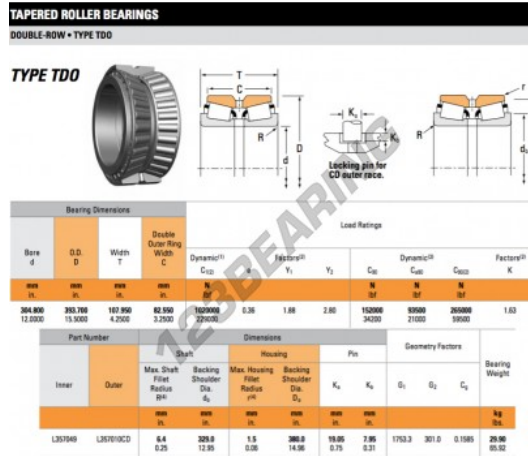

# Tapered roller bearing L357049-L357010CD-TIMKEN - L357049-L357010CD-TIMKEN

<https://www.123bearing.co.uk/bearing-housing/roller-bearing/tapered/l357049-l357010cd-timken>

## PRODUCT FEATURES

Brand	TIMKEN
N° Ean13	3663952362809
Inside diameter	304.8 mm
Outside diameter	393.7 mm
Thickness	107.95 mm
Weight	29480 g
Packaging	1
Standard	No standard

[contact@123bearing.co.uk](mailto:contact@123bearing.co.uk)