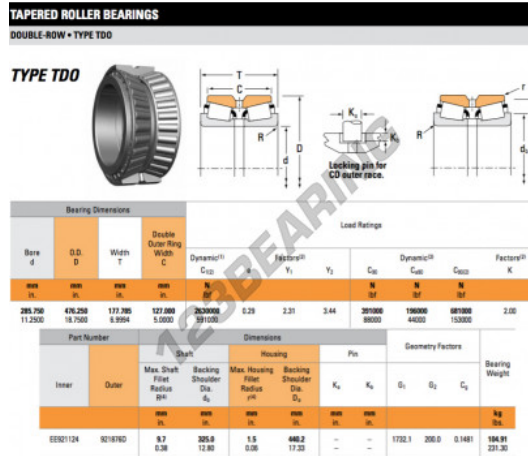

# Tapered roller bearing EE921124-921876D-TIMKEN - EE921124-921876D-TIMKEN

<https://www.123bearing.co.uk/bearing-housing/roller-bearing/tapered/ee921124-921876d-timken>

## PRODUCT FEATURES

Brand	TIMKEN
N° Ean13	3663952362670
Inside diameter	285.75 mm
Inside diameter	11 1/4" inch
Outside diameter	476.25 mm
Outside diameter	18 3/4" inch
Thickness	177.785 mm
Thickness	6.999" inch
Packaging	1