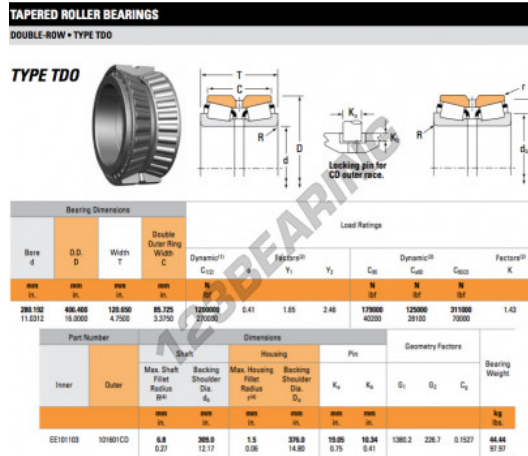

Tapered roller bearing EE101103-101601CD-TIMKEN - EE101103-101601CD-TIMKEN

<https://www.123bearing.co.uk/bearing-housing/roller-bearing/tapered/ee101103-101601cd-timken>

PRODUCT FEATURES

Brand	TIMKEN
N° Ean13	3663952362625
Inside diameter	280.192 mm
Outside diameter	406.4 mm
Thickness	120.65 mm
Packaging	1