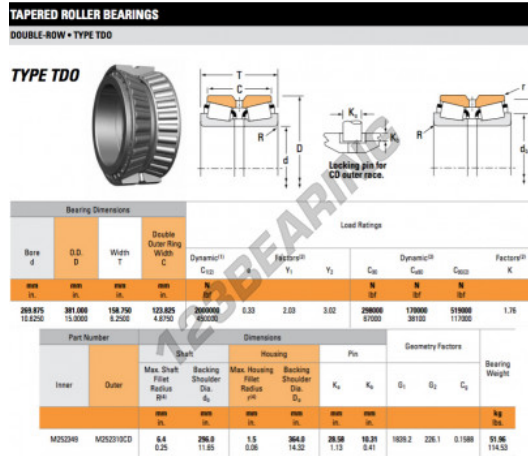

Tapered roller bearing M252349-M252310CD-TIMKEN - M252349-M252310CD-TIMKEN

<https://www.123bearing.co.uk/bearing-housing/roller-bearing/tapered/m252349-m252310cd-timken>

PRODUCT FEATURES

Brand	TIMKEN
N° Ean13	3663952362526
Inside diameter	269.875 mm
Outside diameter	381 mm
Thickness	158.75 mm
Packaging	1