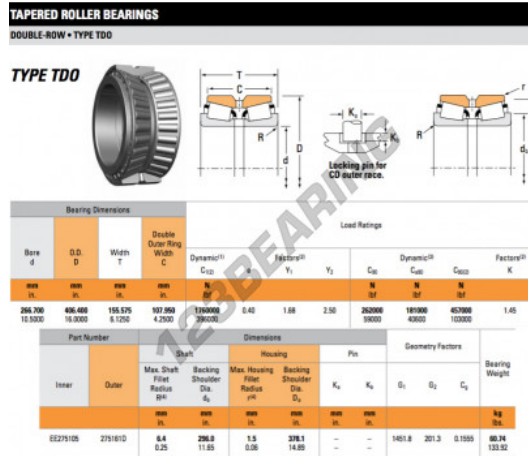

# Tapered roller bearing EE275105-275161D-TIMKEN - EE275105-275161D-TIMKEN

<https://www.123bearing.co.uk/bearing-housing/roller-bearing/tapered/ee275105-275161d-timken>

## PRODUCT FEATURES

Brand	TIMKEN
N° Ean13	3663952362519
Inside diameter	266.7 mm
Outside diameter	406.4 mm
Thickness	155.575 mm
Packaging	1

[contact@123bearing.co.uk](mailto:contact@123bearing.co.uk)

02038 087 274