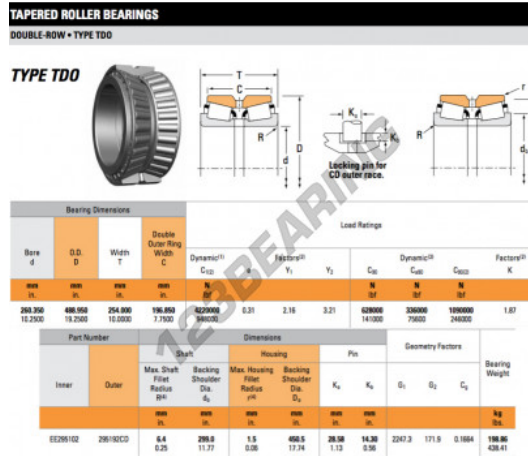

Tapered roller bearing EE295102-295192CD-TIMKEN - EE295102-295192CD-TIMKEN

<https://www.123bearing.co.uk/bearing-housing/roller-bearing/tapered/ee295102-295192cd-timken>

PRODUCT FEATURES

Brand	TIMKEN
N° Ean13	3663952362458
Inside diameter	260.35 mm
Inside diameter	10 1/4" inch
Outside diameter	488.95 mm
Outside diameter	19 1/4" inch
Thickness	254 mm
Thickness	10" inch
Packaging	1