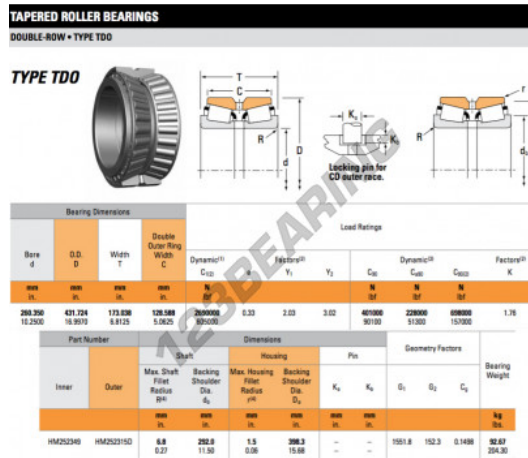

Tapered roller bearing HM252349-HM252315D-TIMKEN - HM252349-HM252315D-TIMKEN

<https://www.123bearing.co.uk/bearing-housing/roller-bearing/tapered/hm252349-hm252315d-timken>

PRODUCT FEATURES

Brand	TIMKEN
N° Ean13	3663952362434
Inside diameter	260.35 mm
Inside diameter	10 1/4" inch
Outside diameter	431.724 mm
Outside diameter	16.997" inch
Thickness	173.038 mm
Thickness	6 13/16" inch
Packaging	1