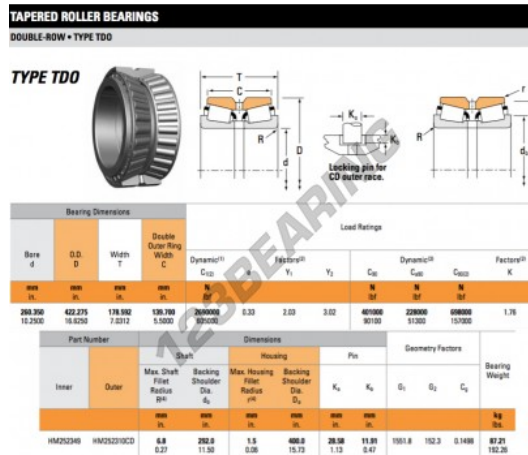

Tapered roller bearing HM252349-HM252310CD-TIMKEN - HM252349-HM252310CD-TIMKEN

<https://www.123bearing.co.uk/bearing-housing/roller-bearing/tapered/hm252349-hm252310cd-timken>

PRODUCT FEATURES

Brand	TIMKEN
N° Ean13	3663952362410
Inside diameter	260.35 mm
Outside diameter	422.275 mm
Thickness	178.592 mm
Packaging	1