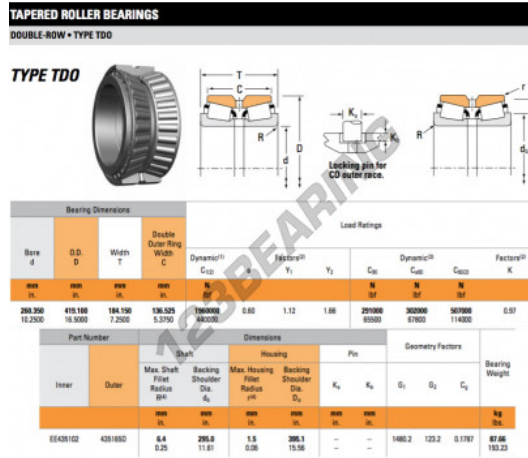

Tapered roller bearing EE435102-435165D-TIMKEN - EE435102-435165D-TIMKEN

<https://www.123bearing.co.uk/bearing-housing/roller-bearing/tapered/ee435102-435165d-timken>

PRODUCT FEATURES

Brand	TIMKEN
N° Ean13	3663952362380
Inside diameter	260.35 mm
Outside diameter	419.1 mm
Thickness	184.15 mm
Packaging	1