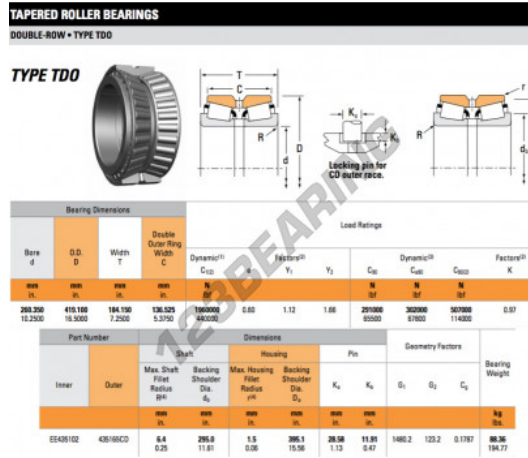

Tapered roller bearing EE435102-435165CD-TIMKEN - EE435102-435165CD-TIMKEN

<https://www.123bearing.co.uk/bearing-housing/roller-bearing/tapered/ee435102-435165cd-timken>

PRODUCT FEATURES

Brand	TIMKEN
N° Ean13	3663952362267
Inside diameter	260.35 mm
Outside diameter	419.1 mm
Thickness	184.15 mm
Packaging	1