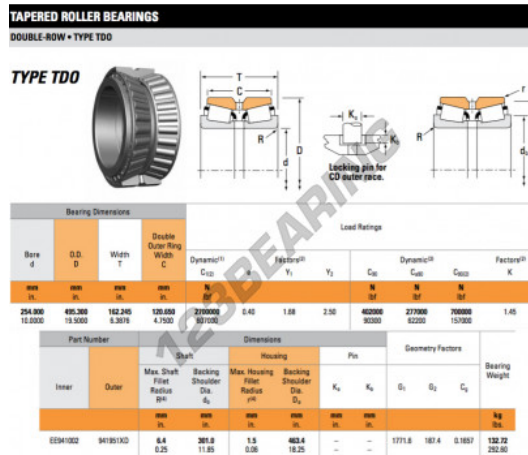

Tapered roller bearing EE941002-941951XD-TIMKEN - EE941002-941951XD-TIMKEN

<https://www.123bearing.co.uk/bearing-housing/roller-bearing/tapered/ee941002-941951xd-timken>

PRODUCT FEATURES

Brand	TIMKEN
N° Ean13	3663952362212
Inside diameter	254 mm
Outside diameter	495.3 mm
Thickness	162.245 mm
Packaging	1