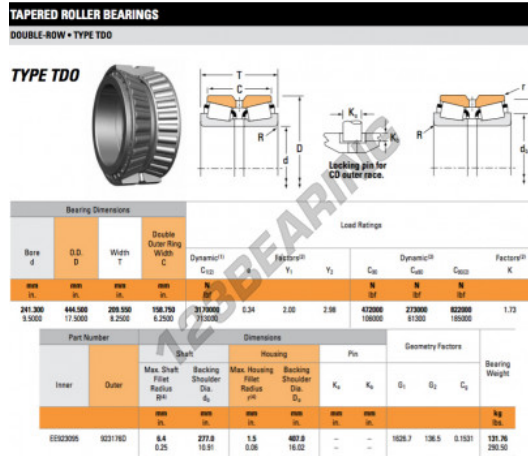

Tapered roller bearing EE923095-923176D-TIMKEN - EE923095-923176D-TIMKEN

<https://www.123bearing.co.uk/bearing-housing/roller-bearing/tapered/ee923095-923176d-timken>

PRODUCT FEATURES

Brand	TIMKEN
N° Ean13	3663952361451
Inside diameter	241.3 mm
Inside diameter	9 1/2" inch
Outside diameter	444.5 mm
Outside diameter	17 1/2" inch
Thickness	209.55 mm
Thickness	8 1/4" inch
Packaging	1