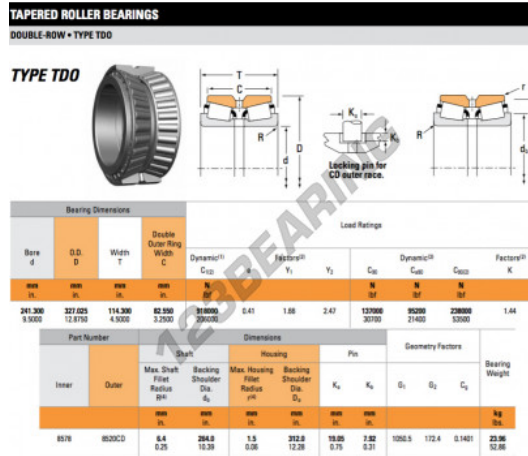

Tapered roller bearing 8578-8520CD-TIMKEN - 8578-8520CD-TIMKEN

<https://www.123bearing.co.uk/bearing-housing/roller-bearing/tapered/8578-8520cd-timken>

PRODUCT FEATURES

Brand	TIMKEN
N° Ean13	3663952361161
Inside diameter	241.3 mm
Outside diameter	327.025 mm
Thickness	114.3 mm
Packaging	1