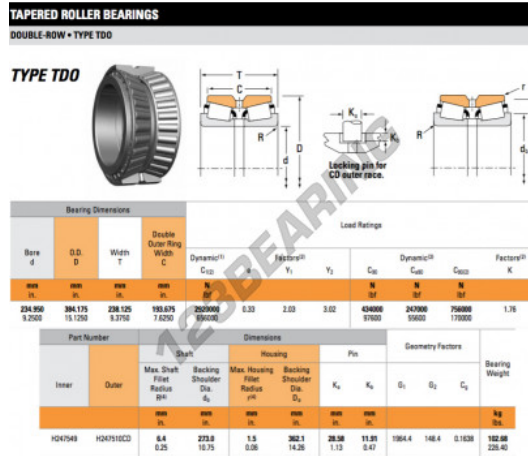

# Tapered roller bearing H247549-H247510CD-TIMKEN - H247549-H247510CD-TIMKEN

<https://www.123bearing.co.uk/bearing-housing/roller-bearing/tapered/h247549-h247510cd-timken>

## PRODUCT FEATURES

Brand	TIMKEN
N° Ean13	3663952361147
Inside diameter	234.95 mm
Outside diameter	384.175 mm
Thickness	238.125 mm
Packaging	1

[contact@123bearing.co.uk](mailto:contact@123bearing.co.uk)