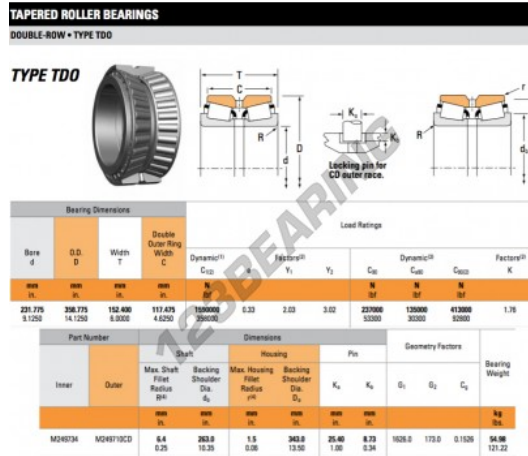

Tapered roller bearing M249734-M249710CD-TIMKEN - M249734-M249710CD-TIMKEN

<https://www.123bearing.co.uk/bearing-housing/roller-bearing/tapered/m249734-m249710cd-timken>

PRODUCT FEATURES

Brand	TIMKEN
N° Ean13	3663952361062
Inside diameter	231.775 mm
Outside diameter	358.775 mm
Thickness	152.4 mm
Packaging	1