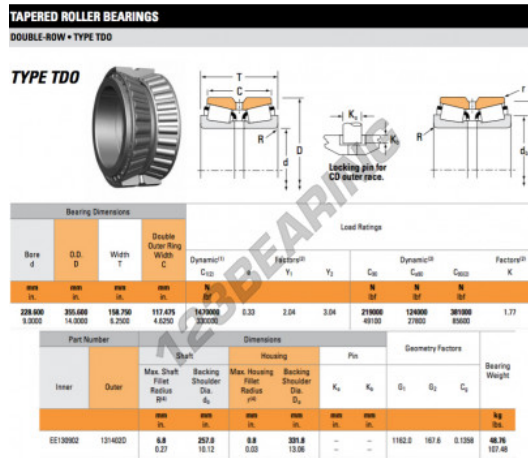

Tapered roller bearing EE130902-131402D-TIMKEN - EE130902-131402D-TIMKEN

<https://www.123bearing.co.uk/bearing-housing/roller-bearing/tapered/ee130902-131402d-timken>

PRODUCT FEATURES

Brand	TIMKEN
N° Ean13	3663952361017
Inside diameter	228.6 mm
Outside diameter	355.6 mm
Thickness	158.75 mm
Packaging	1