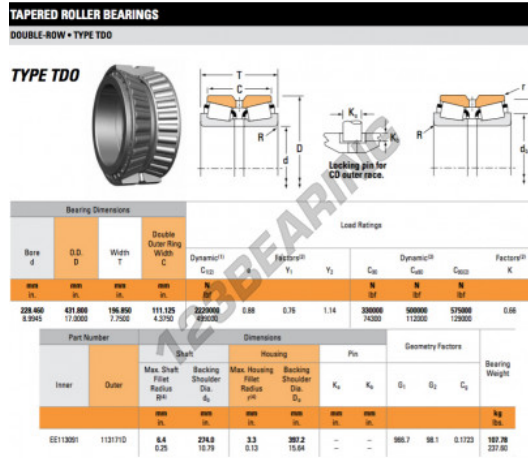

Tapered roller bearing EE113091-113171D-TIMKEN - EE113091-113171D-TIMKEN

<https://www.123bearing.co.uk/bearing-housing/roller-bearing/tapered/ee113091-113171d-timken>

PRODUCT FEATURES

Brand	TIMKEN
N° Ean13	3663952360966
Inside diameter	228.46 mm
Outside diameter	431.8 mm
Thickness	196.85 mm
Weight	107780 g
Packaging	1