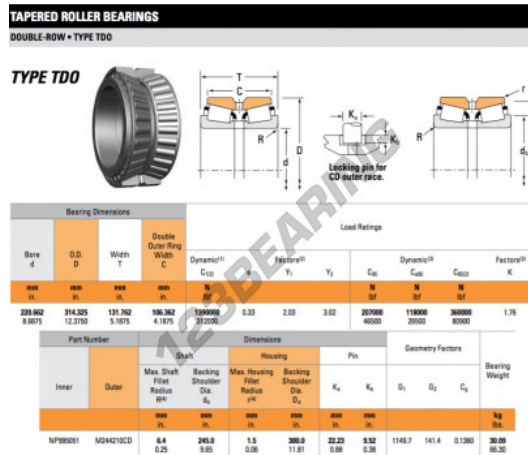

# Tapered roller bearing NP995051-M244210CD-TIMKEN - NP995051-M244210CD-TIMKEN

<https://www.123bearing.co.uk/bearing-housing/roller-bearing/tapered/np995051-m244210cd-timken>

## PRODUCT FEATURES

Brand	TIMKEN
N° Ean13	3663952360911
Inside diameter	220.662 mm
Outside diameter	314.325 mm
Thickness	131.762 mm
Packaging	1

[contact@123bearing.co.uk](mailto:contact@123bearing.co.uk)