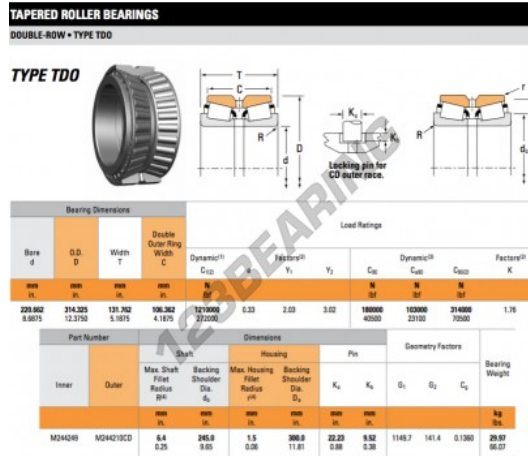

Tapered roller bearing M244249-M244210CD-TIMKEN - M244249-M244210CD-TIMKEN

<https://www.123bearing.co.uk/bearing-housing/roller-bearing/tapered/m244249-m244210cd-timken>

PRODUCT FEATURES

Brand	TIMKEN
N° Ean13	3663952360904
Inside diameter	220.662 mm
Outside diameter	314.325 mm
Thickness	131.762 mm
Packaging	1