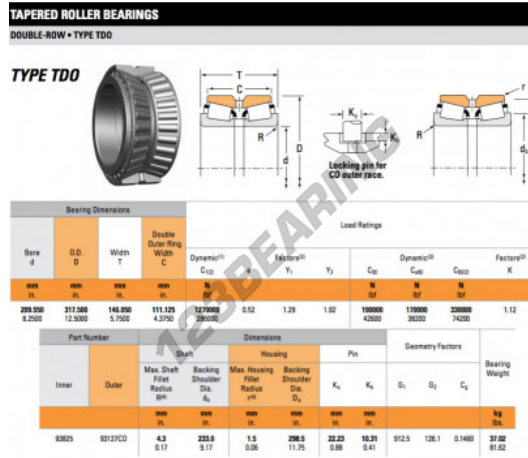

Tapered roller bearing 93825-93127CD-TIMKEN - 93825-93127CD-TIMKEN

<https://www.123bearing.co.uk/bearing-housing/roller-bearing/tapered/93825-93127cd-timken>

PRODUCT FEATURES

Brand	TIMKEN
N° Ean13	3663952360744
Inside diameter	209.55 mm
Outside diameter	317.5 mm
Thickness	146.05 mm
Packaging	-