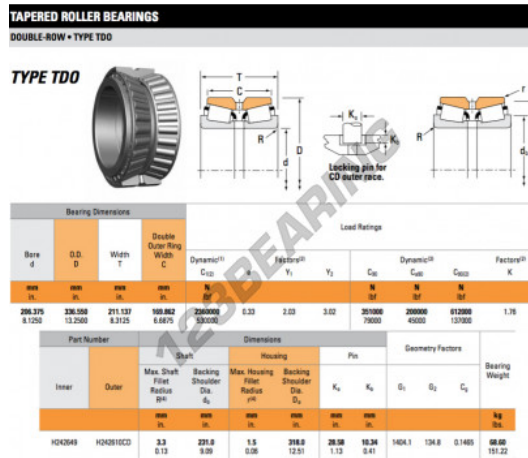

Tapered roller bearing H242649-H242610CD-TIMKEN - H242649-H242610CD-TIMKEN

<https://www.123bearing.co.uk/bearing-housing/roller-bearing/tapered/h242649-h242610cd-timken>

PRODUCT FEATURES

Brand	TIMKEN
N° Ean13	3663952360720
Inside diameter	206.375 mm
Outside diameter	336.55 mm
Thickness	211.137 mm
Packaging	1