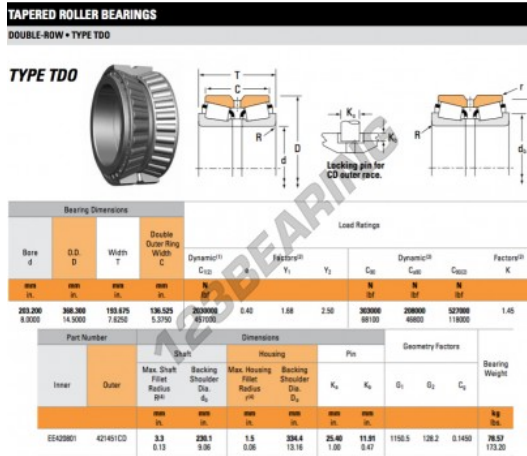

Tapered roller bearing EE420801-421451CD-TIMKEN - EE420801-421451CD-TIMKEN

<https://www.123bearing.co.uk/bearing-housing/roller-bearing/tapered/ee420801-421451cd-timken>

PRODUCT FEATURES

Brand	TIMKEN
N° Ean13	3663952360676
Inside diameter	203.2 mm
Outside diameter	368.3 mm
Thickness	193.675 mm
Packaging	1