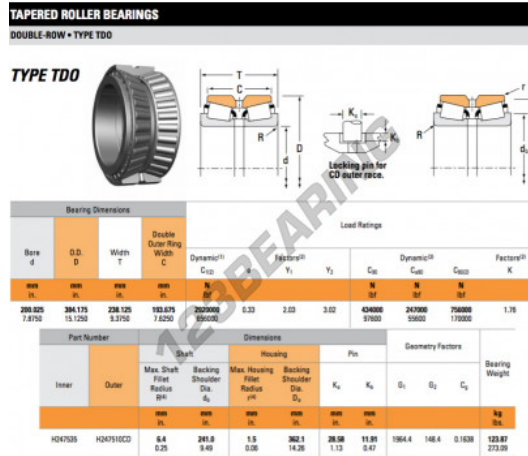

Tapered roller bearing H247535-H247510CD-TIMKEN - H247535-H247510CD-TIMKEN

<https://www.123bearing.co.uk/bearing-housing/roller-bearing/tapered/h247535-h247510cd-timken>

PRODUCT FEATURES

Brand	TIMKEN
N° Ean13	3663952360591
Inside diameter	200.025 mm
Outside diameter	384.175 mm
Thickness	238.125 mm
Packaging	1