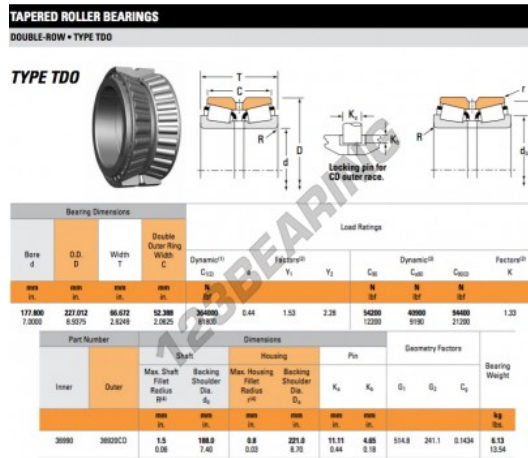

Tapered roller bearing 36990-36920CD-TIMKEN - 36990-36920CD-TIMKEN

<https://www.123bearing.co.uk/bearing-housing/roller-bearing/tapered/36990-36920cd-timken>

PRODUCT FEATURES

| | |
|------------------|---------------|
| Brand | TIMKEN |
| N° Ean13 | 3663952360362 |
| Inside diameter | 177.8 mm |
| Outside diameter | 227.012 mm |
| Thickness | 66.672 mm |
| Packaging | 1 |