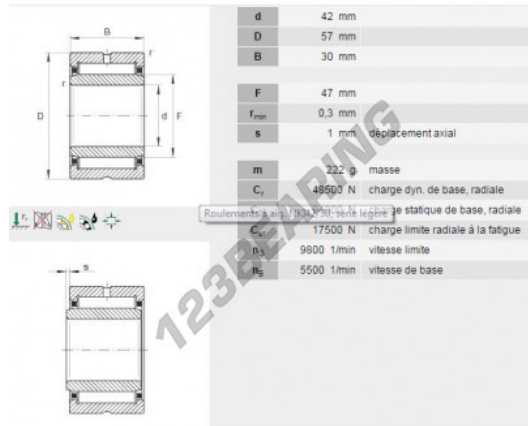

## Needle roller bearing NKI4230-INA - NKI4230-INA

<https://www.123bearing.co.uk/bearing-housing/needle-roller-bearing/needle/nki4230-ina>

### PRODUCT FEATURES

Brand	INA
N° Ean13	4012802701418
Inside diameter	42 mm
Outside diameter	57 mm
Thickness	30 mm
Weight	223 g
Packaging	-
Standard	-

[contact@123bearing.co.uk](mailto:contact@123bearing.co.uk)