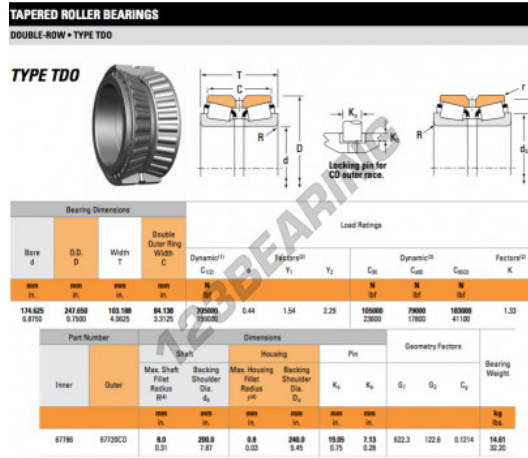

# Tapered roller bearing 67786-67720CD-TIMKEN - 67786-67720CD-TIMKEN

<https://www.123bearing.co.uk/bearing-housing/roller-bearing/tapered/67786-67720cd-timken>

## PRODUCT FEATURES

Brand	TIMKEN
N° Ean13	3663952360324
Inside diameter	174.625 mm
Outside diameter	247.65 mm
Thickness	103.188 mm
Packaging	1

[contact@123bearing.co.uk](mailto:contact@123bearing.co.uk)  
02038 087 274  
CRT4 de Lesquin 60 Rue Du Haut De Sainghin 59273 Fretin FRANCE