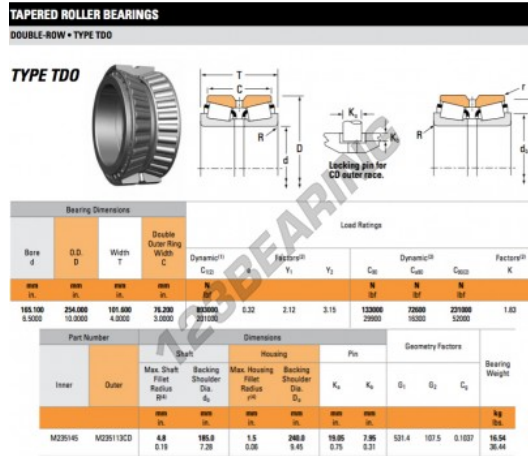

Tapered roller bearing M235145-M2351113CD-TIMKEN - M235145-M2351113CD-TIMKEN

<https://www.123bearing.co.uk/bearing-housing/roller-bearing/tapered/m235145-m2351113cd-timken>

PRODUCT FEATURES

Brand	TIMKEN
N° Ean13	3663952360256
Inside diameter	165.1 mm
Inside diameter	6 1/2" inch
Outside diameter	254 mm
Outside diameter	10" inch
Thickness	101.6 mm
Thickness	4" inch
Packaging	1