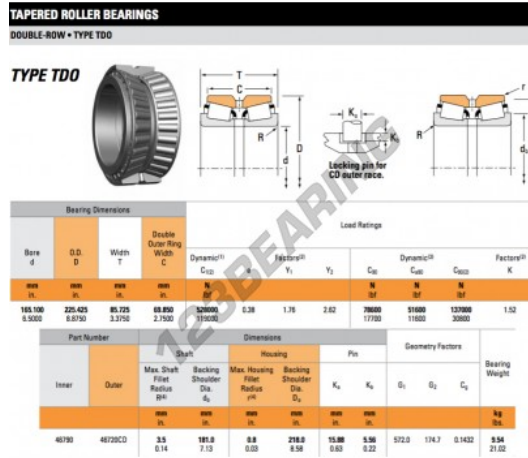

Tapered roller bearing 46790-46720CD-TIMKEN - 46790-46720CD-TIMKEN

<https://www.123bearing.co.uk/bearing-housing/roller-bearing/tapered/46790-46720cd-timken>

PRODUCT FEATURES

Brand	TIMKEN
N° Ean13	3663952360232
Inside diameter	165.1 mm
Inside diameter	6 1/2" inch
Outside diameter	225.425 mm
Outside diameter	8 7/8" inch
Thickness	85.725 mm
Thickness	3 3/8" inch
Packaging	1