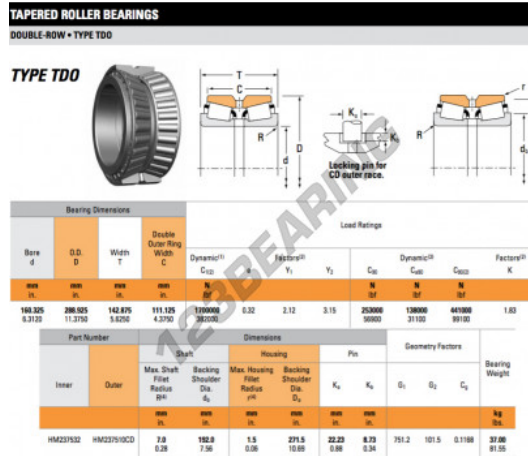

# Tapered roller bearing HM237532-HM237510CD-TIMKEN - HM237532-HM237510CD-TIMKEN

<https://www.123bearing.co.uk/bearing-housing/roller-bearing/tapered/hm237532-hm237510cd-timken>

## PRODUCT FEATURES

Brand	TIMKEN
N° Ean13	3663952360225
Inside diameter	160.325 mm
Outside diameter	288.925 mm
Thickness	142.875 mm
Packaging	1

[contact@123bearing.co.uk](mailto:contact@123bearing.co.uk)