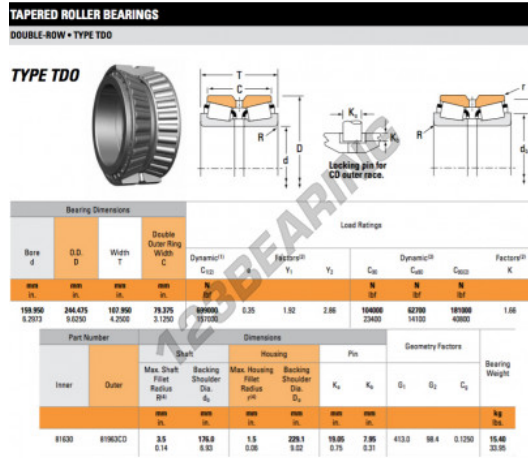

## Tapered roller bearing 81630-81963CD-TIMKEN - 81630-81963CD-TIMKEN

<https://www.123bearing.co.uk/bearing-housing/roller-bearing/tapered/81630-81963cd-timken>

### PRODUCT FEATURES

Brand	TIMKEN
N° Ean13	3663952360218
Inside diameter	159.95 mm
Outside diameter	244.475 mm
Thickness	107.95 mm
Packaging	1

[contact@123bearing.co.uk](mailto:contact@123bearing.co.uk)