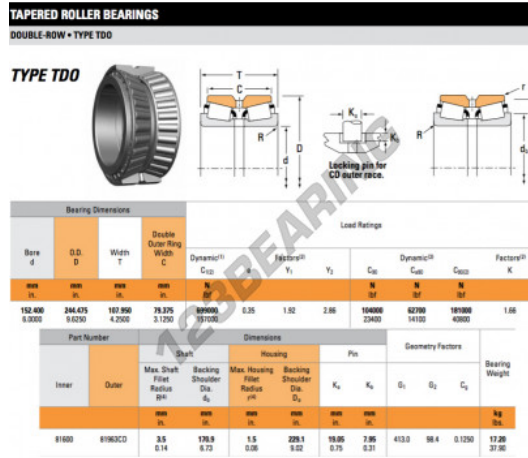

Tapered roller bearing 81600-81693CD-TIMKEN - 81600-81693CD-TIMKEN

<https://www.123bearing.co.uk/bearing-housing/roller-bearing/tapered/81600-81693cd-timken>

PRODUCT FEATURES

Brand	TIMKEN
N° Ean13	3663952360126
Inside diameter	152.4 mm
Outside diameter	244.475 mm
Thickness	107.95 mm
Packaging	1