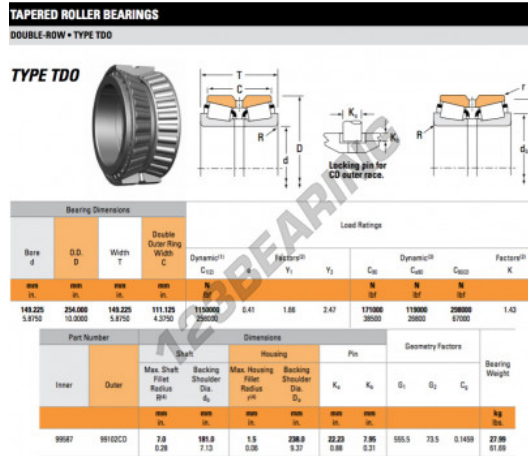

Tapered roller bearing 99587-99102CD-TIMKEN - 99587-99102CD-TIMKEN

<https://www.123bearing.co.uk/bearing-housing/roller-bearing/tapered/99587-99102cd-timken>

PRODUCT FEATURES

Brand	TIMKEN
N° Ean13	3663952360072
Inside diameter	149.225 mm
Outside diameter	254 mm
Thickness	149.225 mm
Packaging	1